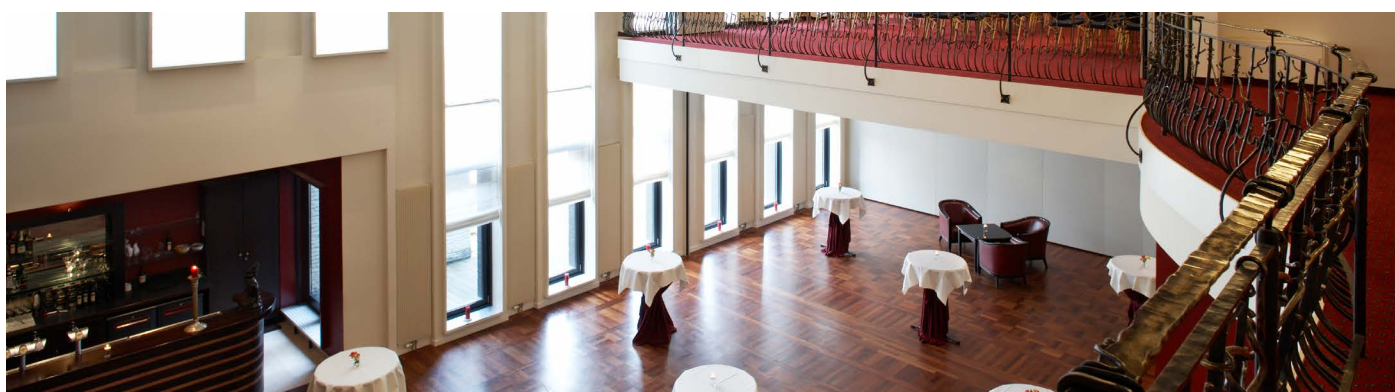

MEETING ROOMS OF AMRÂTH GRAND HOTEL DE L'EMPEREUR

MEETING ROOM	Board/Carré	U-shape	Classroom	Cabaret	Theater	Informal	Dinner	m²
Josephine 1	10	9	10	8	12	12	10	55
Josephine 2	10	9	10	8	12	12	10	55
Josephine 3	10	9	10	8	12	12	10	55
Marie Louise 1	9	8	8	6	10	10	9	44.5
Marie Louise 2	9	8	8	6	10	10	9	44.5
Marie Louise 3	9	8	8	6	10	10	9	44.5
Balzaal	12	10	12	10	25	25	12	186
CONNECTED MEETING ROOMS								
Josephine 1 and 2	20	18	20	18	28	28	28	110
Josephine 2 and 3	20	18	20	18	28	28	28	110
Josephine 1, 2 and 3	25	21	30	28	44	44	44	165
Balzaal + Josephine 1,2, 3	40	35	45	40	70	70	70	345
Marie Louise 1 and 2	18	16	17	14	27	27	27	89
Marie Louise 2 and 3	18	16	17	14	27	27	27	89
Marie Louise 1, 2 and 3	28	24	27	22	35	35	30	133.5
All rooms ground floor	40	35	45	40	70	70	70	345
All rooms 1st floor	28	24	27	22	35	35	30	133.5

The numbers mentioned are indicative. On request and within the possibilities, wishes regarding set ups that are not mentioned can be honored. Prices for just room rental are available on request.

OTHER WISHES?

Would you prefer to receive a tailor-made proposal or would you like to receive a suggestion for lunch, dinner, high tea or informal cocktail party?

LET US KNOW
OR RESERVE NOW!
info@hotel-empereur.nl
043 321 38 38

Version November 2021. Mentioned prices and content are subject to changes and can be booked up to and including the release date of the next version.

AMRÂTH GRAND HOTEL DE L'EMPEREUR

Stationsstraat 2 6221 BP Maastricht | www.amrathhotelempereur.nl